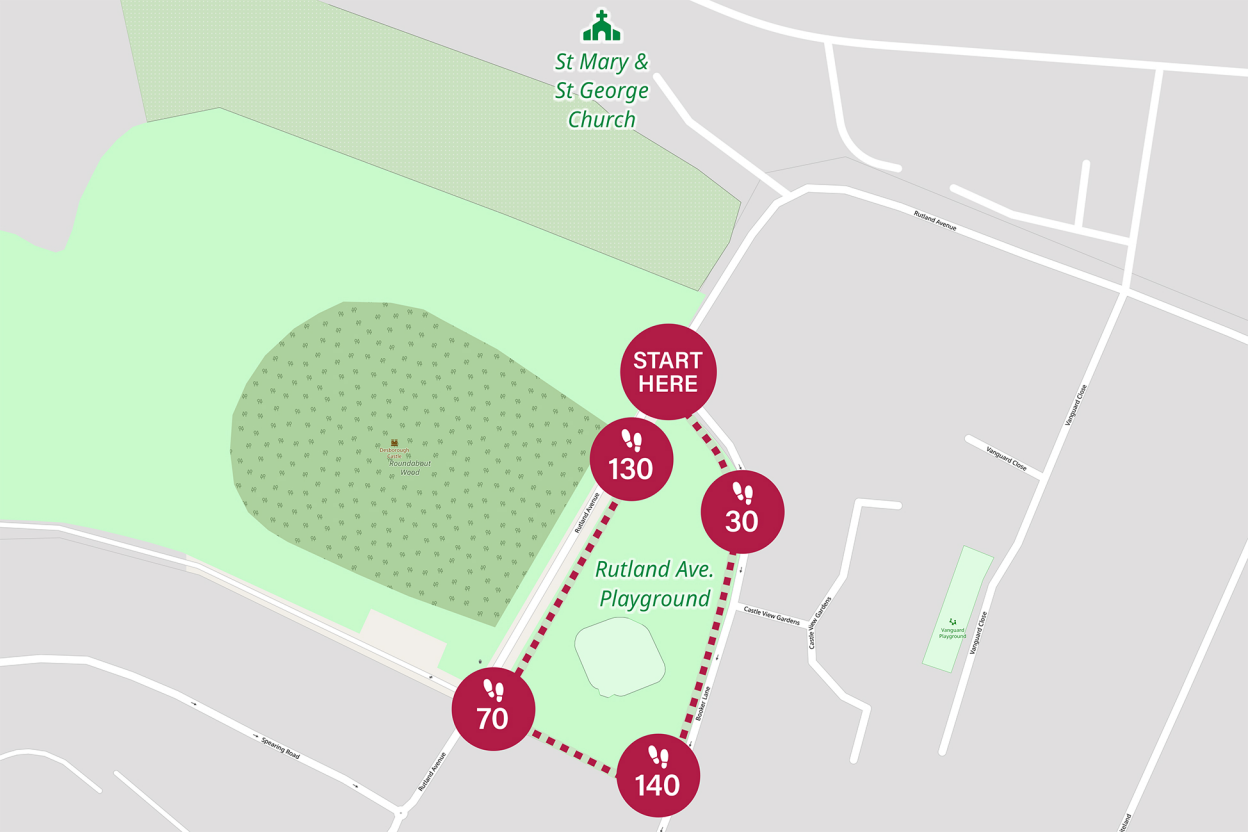

St Mary &
St George
Church

START
HERE

130

30

70

140

Rutland Ave.
Playground

Landisburgh
Grange St
Roundabout
Wood

Vanguard
Playground

Rutland Avenue

Vanguard Close

Vanguard Close

Castle View Gardens

Castle View Gardens

Vanguard Close

Spinning Road

Rutland Avenue

Rutland Avenue

Rutland Lane

Wentworth